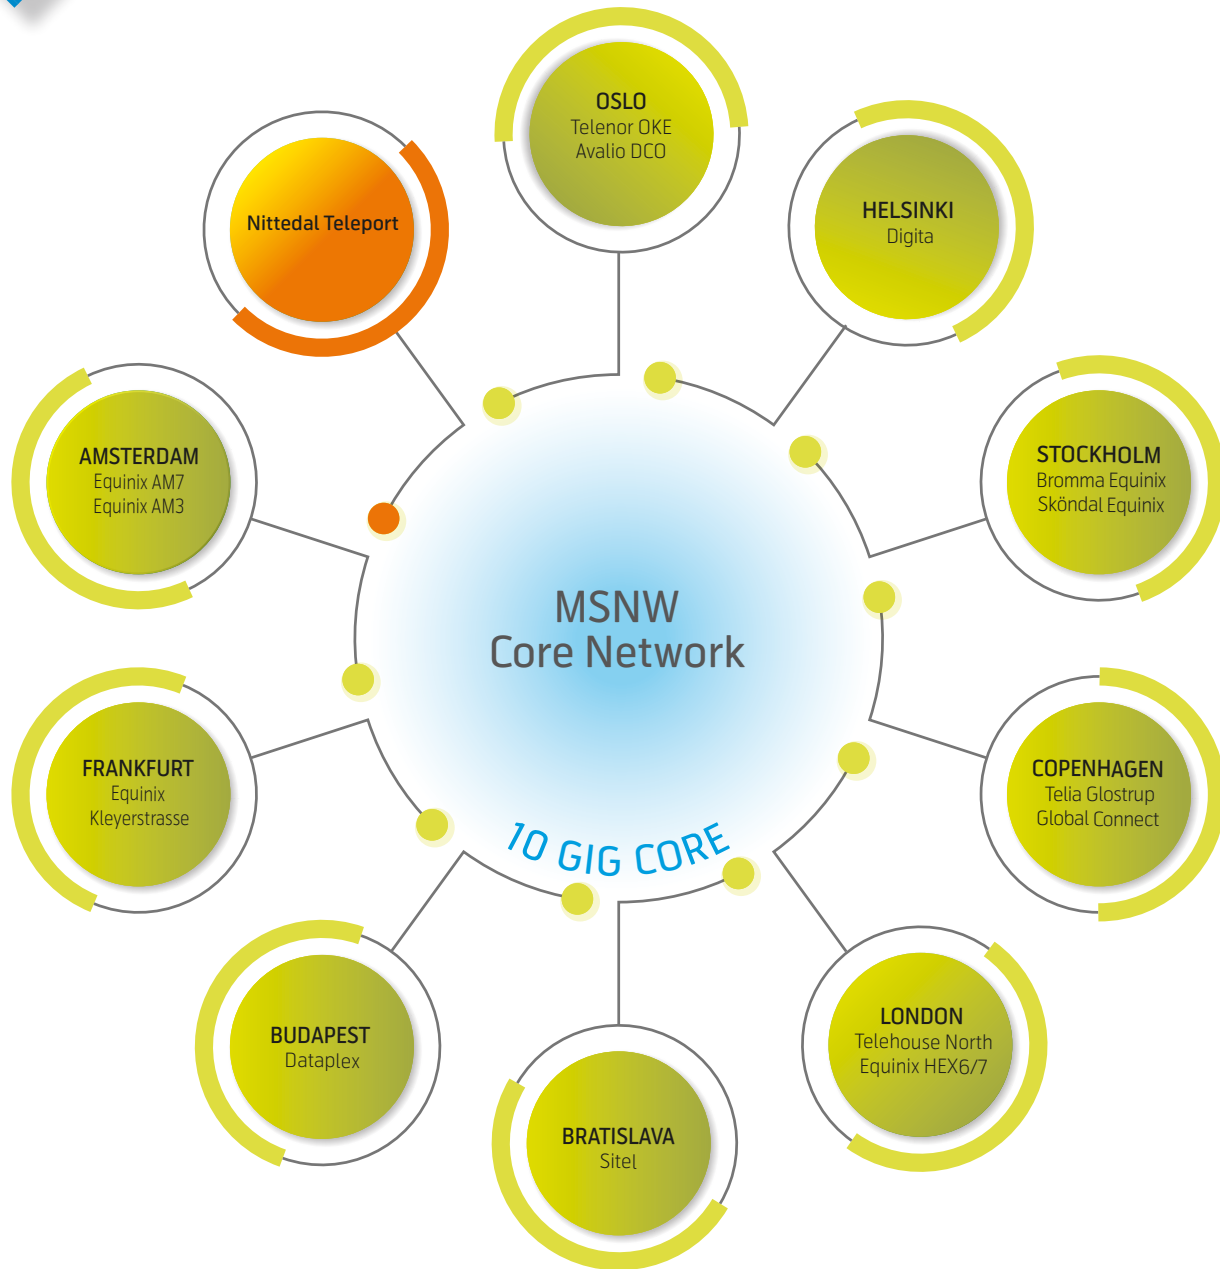

● Telenor Satellite Teleport

● MSNW POP

METRO NETWORK CONNECTIONS

OSLO	HELSINKI	STOCKHOLM	COPENHAGEN	LONDON	AMSTERDAM
Norkring	YLE	SVT	TV2	Encompass	DMC
Discovery	Digita	Levira	DR	Globecast	
Oslo Broadcast Centre		Teracom	Global Connect	Viacom	
TV2		Ericsson		Chiswick Park	
NRK		TV4		London Switch	
				Telenor UK	